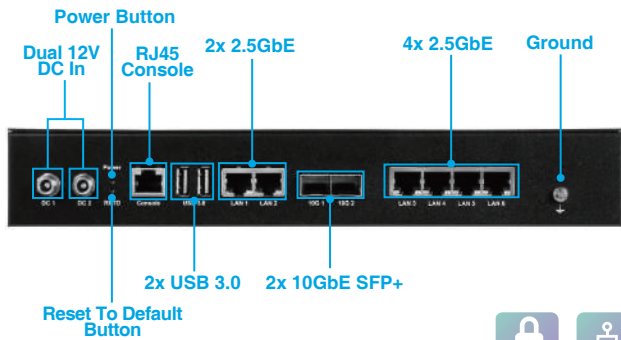

ANS-7A44G

Compact Desktop Platform with AMD V3000 processor and six 2.5GbE plus two 10GbE Ports for SD-WAN Solution

FEATURES

- AMD V3000 processor series up to 8 cores and 16 threads.
- 2x DDR5 SO-DIMM 4800MT/s Memory Up to 64GB
- 2x M.2 Key-M 2242/2280 slots (PCIe x4)
- 6x 2.5GbE RJ45 with 2-pair bypass and 2x 10GbE SFP+
- 2x M.2 Key-B, 3042/3052 (USB 3.0) with 2x Micro SIM
- 1x M.2 Key A-E, 2230/3042 (PCIe + USB 2.0)

General

Processor	AMD V3000 V3C14/V3C18 processors
BIOS	AMI BIOS
Memory	2x DDR5 SO-DIMM up to 64GB
Storage	1x M.2 Key M 2242/2280 Slot (PCIe x4) 1x M.2 Key M 2242/2280 Slot (PCIe x4 or SATA)
Expansion	2x M.2 Key-B 3042/3052 slot with 2x Micro SIM 1x M.2 Key A-E 2230/3042 slot with PCIe and USB 2.0 signals
Security	TPM 2.0

External IO

Console	1x RJ45 Console
USB	2x USB 3.0
Ethernet	6x 2.5GbE RJ45 (Intel I226) and 2x 10GbE SFP+ Two pairs of LAN bypass

Power Adapter

System	Dual 12VDC outputs with 65W Power Adapter, 110-220V AC input
--------	--